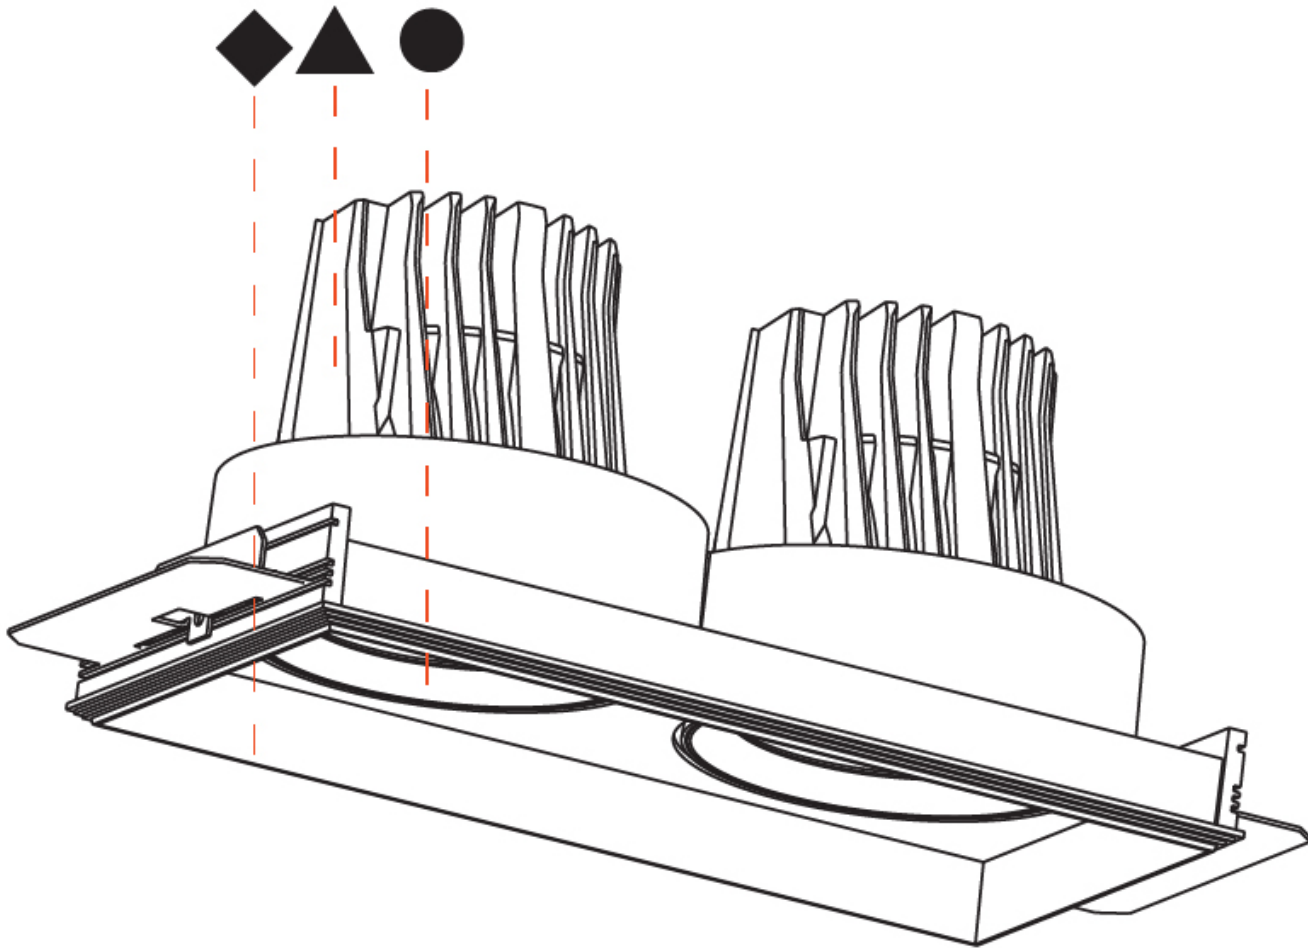

MECHANIQ SQUARE COMFORT DOUBLE TRIMLESS

A35025-

PROJECT	_____
TYPE	_____
SPECIFIER	_____
QUANTITY	_____
DATE	_____