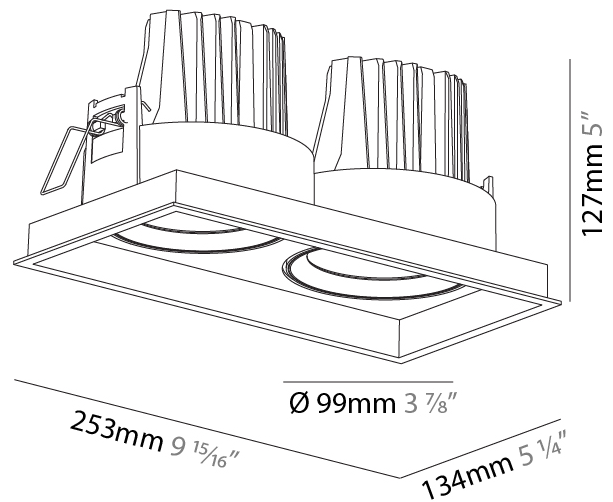

PHYSICAL

Shape: Rectangle
Length (mm): 253
Length (in): 9 15/16
Width (mm): 134
Width (in): 5 1/4
Height (mm): 127
Height (in): 5
Ceiling Thickness (mm): 10 / 12.5 / 15
Ceiling Thickness (in): 3/8 or 1/2 or 9/16
Min. Recessing Depth (mm): 160
Min. Recessing Depth (in): 6 5/16
Light Distribution: Adjustable / Downlight
Weight (kg): 1.535
Weight (lbs): 3.38
Installation Requirement: Requires 2 Housings - See Components
Fixture Finish: SSR / BKV / CWI / CRY / HAB / UFT / ITA / RUA / FTG / MYG / LOD / PUS / FRO / FUP / KIA / POP / BLS / SPG / MEY / GOH / GUM / CHC / COM / ABZ / JAG / OBR / MOS / ROR
Fixture Material: Aluminum Die Cast
Cut-out Measurements: 242mm / 9 1/2" x 125mm / 4 15/16"

ELECTRICAL

Lamp Type: LED (Zhaga Standard)
Input Wattage (W): 26.4 / 33
Total Output Wattage (W): 24.2 / 29.5
Dimming: Tri-Mode (Non-Dimming and Phase Dimming (120Vac only) and 0-10V Dimming)
Driver Included: No
Driver Location: Recessed Housing
Driver Type: Constant Current - Universal
Housing: See components
Input Voltage (V): 120
Constant Current (MA): 350

LED

Number of LEDs: 2
Color Temperature (°K): 2700 / 3000 / 3500 / 4000
Max. Delivered Lumen (lm): 1670 / 1860 / 2010 / 2050
CRI: >90 CRI
Lamp Life (hrs): 50000

OPTICAL

Reflector°: 8
Adjustability: Rotational 355°; Tilt 30°

RATINGS AND CERTIFICATIONS

Certified By: Certified for North American Standards
IP rating: IP30