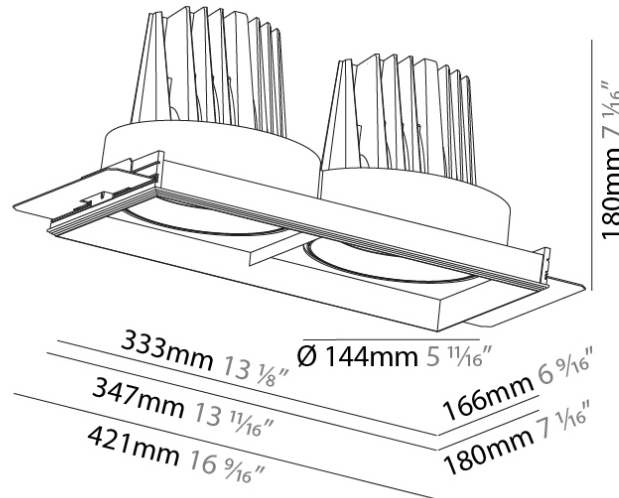

OPTICAL

Reflector: 12 / 24 / 40
Upon Request: Special Beam Angles

RATINGS AND CERTIFICATIONS

3382, F 416-247-9319, www.zaneen.com

Created by Zaneen for North American standards. At the end of the existing Model #. For assistance on 'custom' specifications, contact zteam@zaneen.com. In a constant effort to supply the best product, we reserve the right to change specifications or materials without notice. The most recent specification sheets are found at zaneen.com

IP rating: IP20